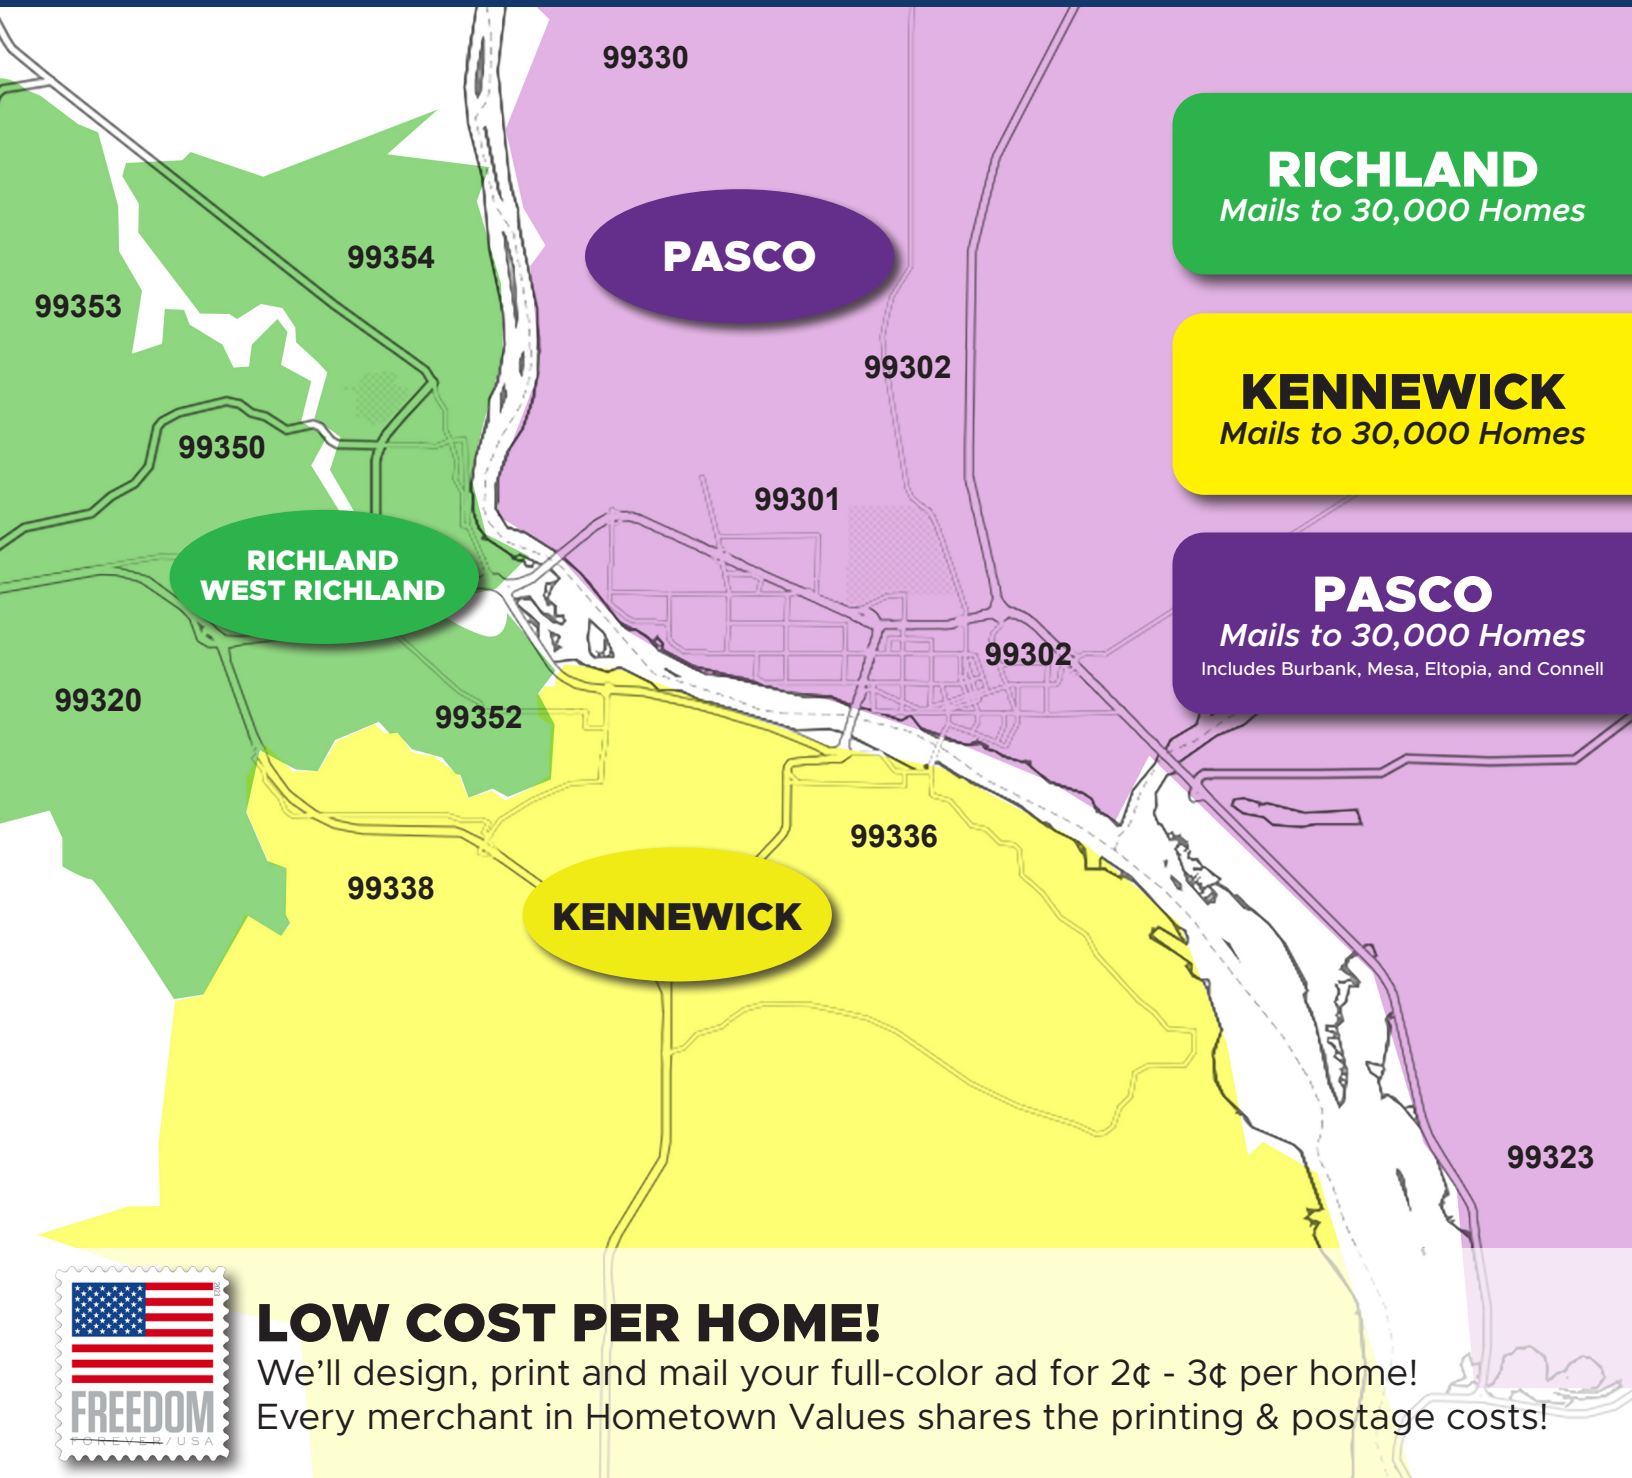

# REACH NEW CUSTOMERS!

## Increase Local Visibility & Grow Sales

*Each City Mails to 30,00 Homes*

**RICHLAND**  
Mails to 30,000 Homes

**KENNEWICK**  
Mails to 30,000 Homes

**PASCO**  
Mails to 30,000 Homes  
Includes Burbank, Mesa, Eltopia, and Connell

### LOW COST PER HOME!

We'll design, print and mail your full-color ad for 2¢ - 3¢ per home!  
Every merchant in Hometown Values shares the printing & postage costs!

To Advertise Call

**Mark Dade - Owner/Publisher**