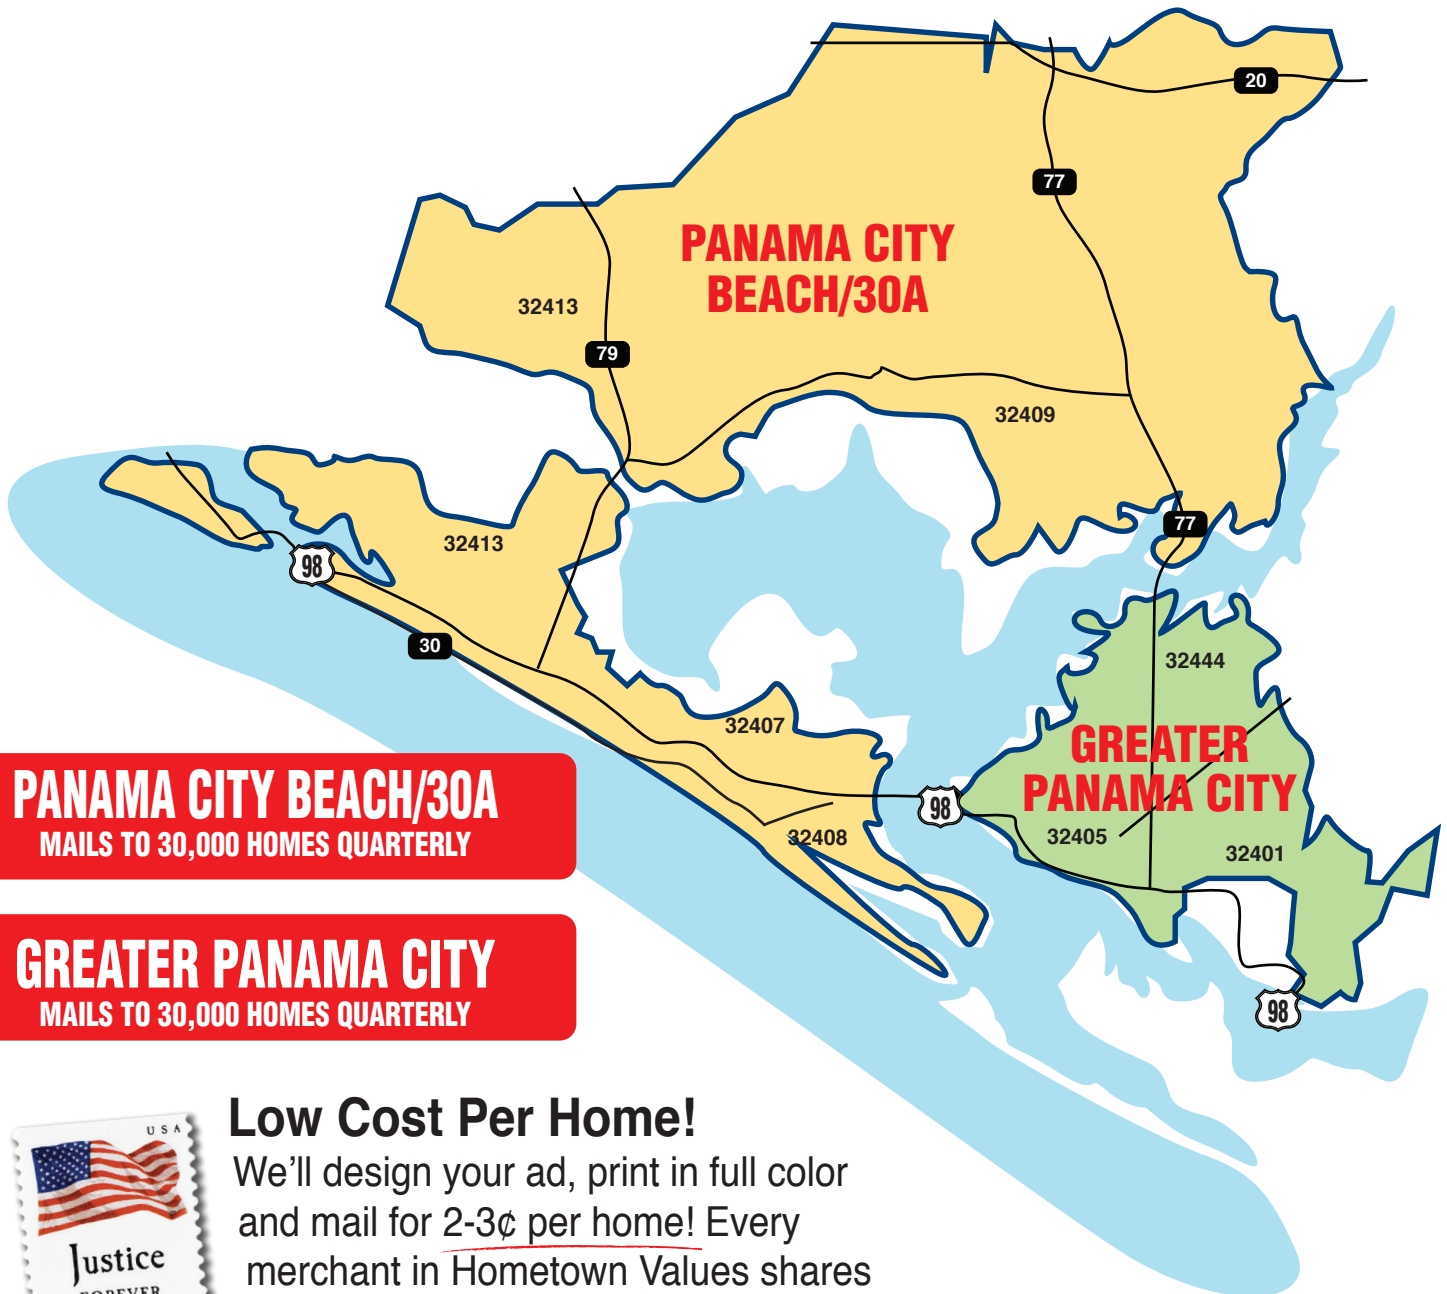

REACH NEW CUSTOMERS

INCREASE VISIBILITY & PROMOTE YOUR BUSINESS

PANAMA CITY BEACH/30A
MAILS TO 30,000 HOMES QUARTERLY

GREATER PANAMA CITY
MAILS TO 30,000 HOMES QUARTERLY

Low Cost Per Home!
We'll design your ad, print in full color and mail for 2-3¢ per home! Every merchant in Hometown Values shares the printing/postage costs!